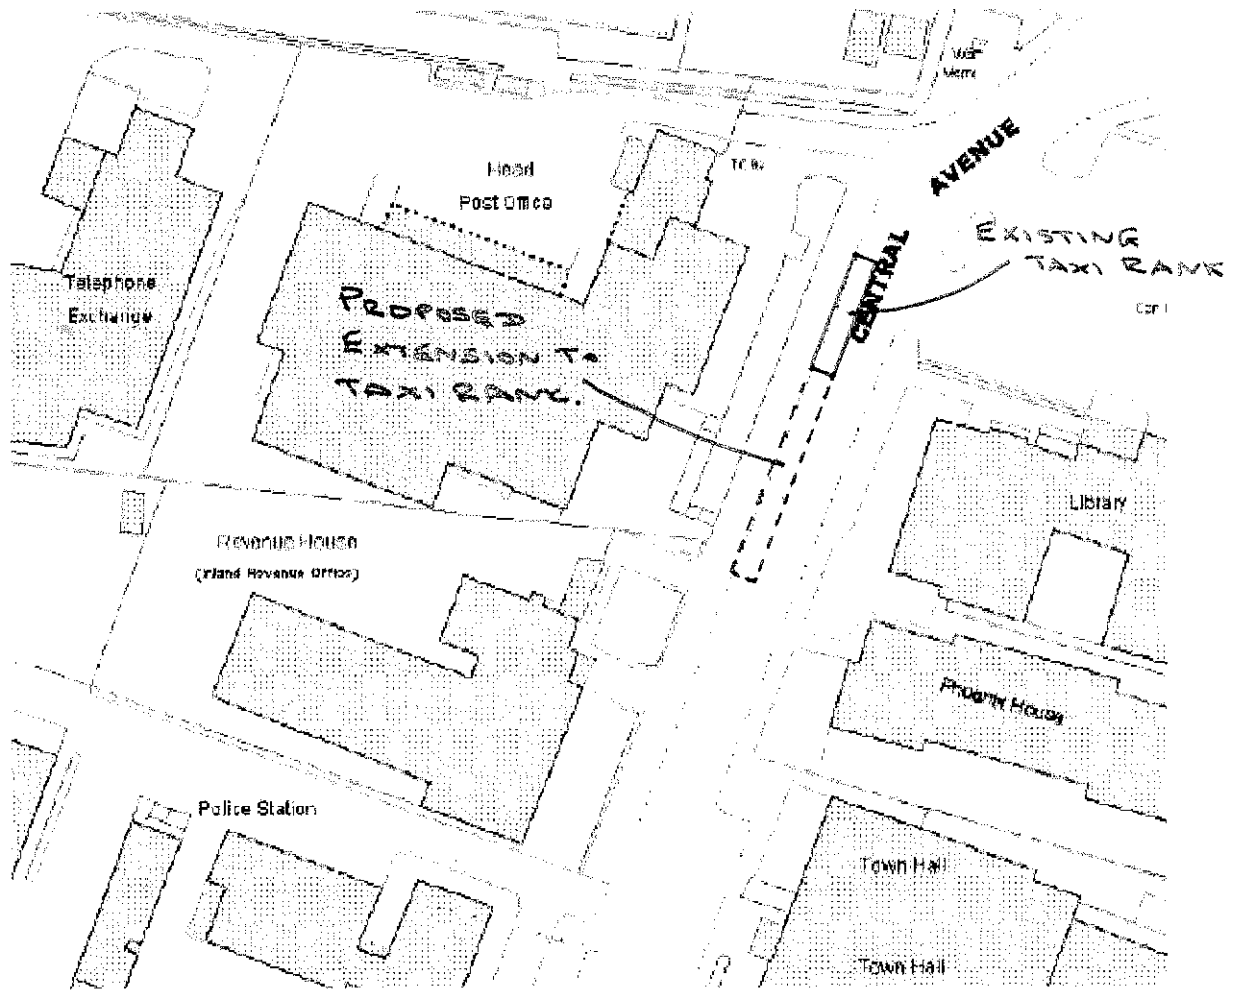

Plan of proposed extension to taxi rank

BUSINESS REPLY SERVICE
Licence No SX20

2 | |

Head of Technical Services
SWALE BOROUGH COUNCIL
Swale House
East Street
Sittingbourne
Kent
ME10 3BR